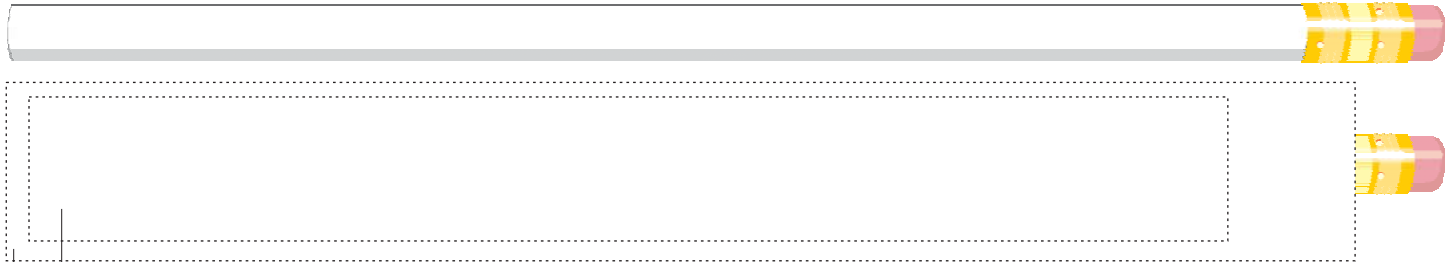

Item number: 80-20300  
Item description:  
FCD Round Pencil

We consider this to be maximum imprint size for **one line** of text.  
Text taller than this will wrap around the item.

Inner box is for text and logos  
Outer box is for backgrounds.

(6 pt.)

***Thank you for  
your business!***

***For best  
accuracy  
please print***

**THE DOTTED LINE REPRESENTS  
THE MAXIMUM IMPRINT AREA. IT  
DOES NOT PRINT.**